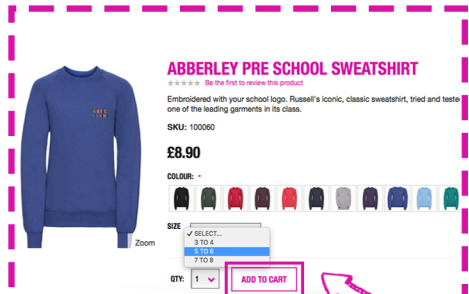

Order your school uniform online at

www.beschoolwear.co.uk

1) Visit our website and use the 'FIND YOUR SCHOOL' feature on our homepage to search for your school's online uniform shop.

2) Once you've found your school, select the products in the size and colour you require then add to your shopping cart.

3) Proceed to check out when you've added all your items to your cart. You can check out as a guest or create an account.

ABBERLEY PRE SCHOOL 762 SSHIRT was added to your shopping cart.

Recently added item(s)

ABBERLEY PRE SCHOOL SWEATSHIRT
1 x £8.90

Color: Royal Blue
Size: 5 TO 6

Cart Subtotal: £8.90

[VIEW FULL CART](#)

[PROCEED TO CHECKOUT](#)

4) Enter your billing info and a shipping address, then pay for your order. You will then receive an e-mail confirmation from us. Your order will be shipped with our courier - you can track it online.