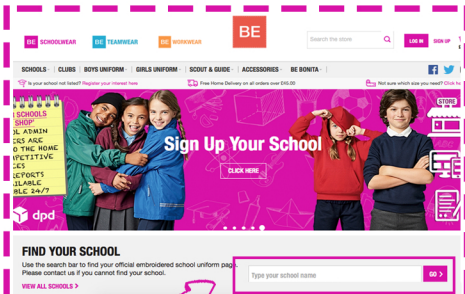

Order your school uniform online at

www.beschoolwear.co.uk

1) Visit our website and use the 'FIND YOUR SCHOOL' feature on our homepage to search for your school's online uniform shop.

2) Once you've found your school, select the products in the size and colour you require then add to your shopping cart.